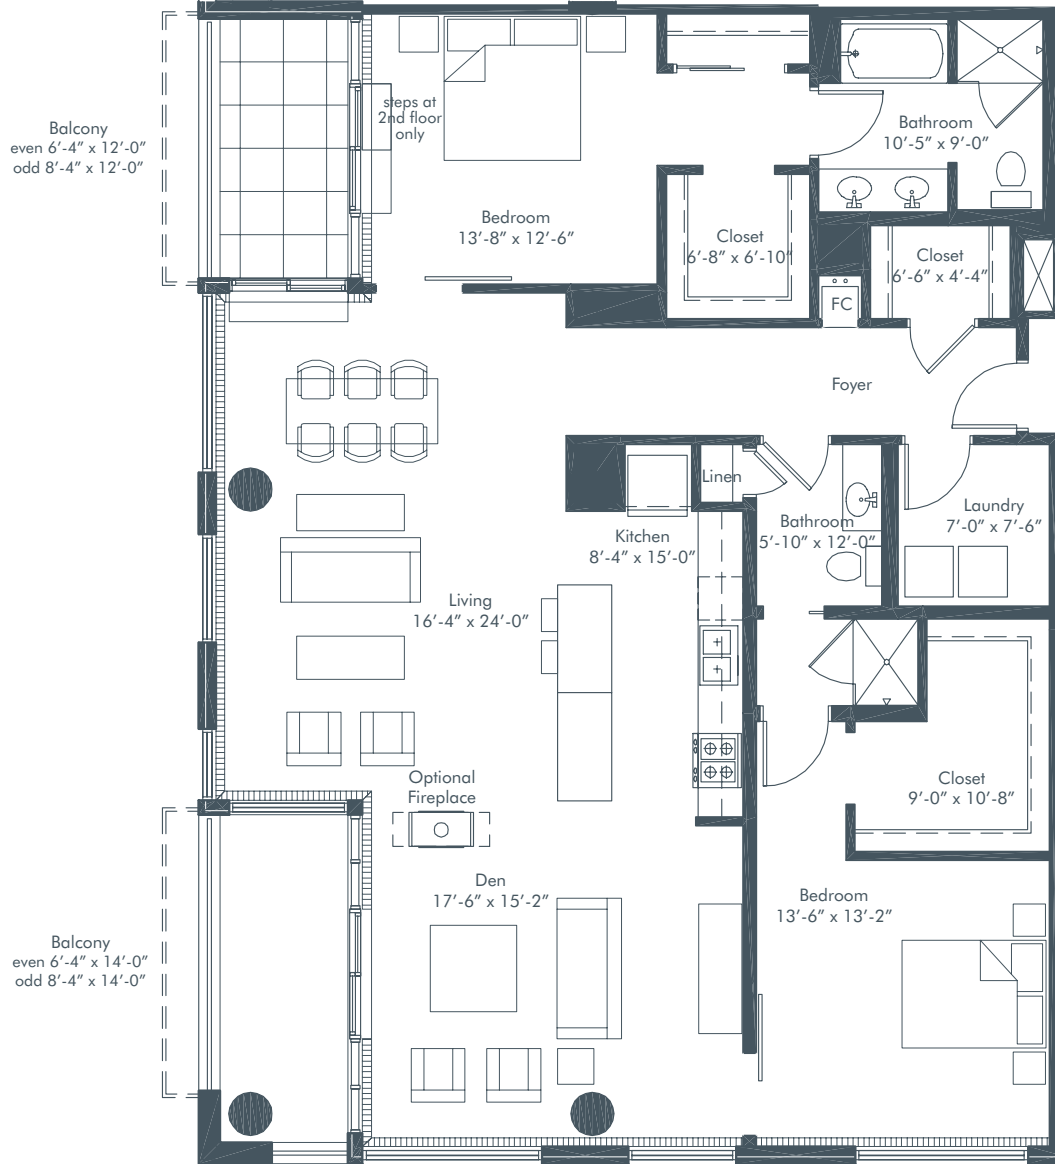

B

Floors 2-7 • 2 Bedroom + Den • 1,805 Interior SF • 150/190 Exterior SF

February 12, 2007

Plans, materials and specifications, dimensions and equipment are based on availability and are subject to change without notice. Architectural, structural, mechanical and other changes may be made as deemed necessary by the developer, builder, architect or as required by law. Images are intended for illustrative purposes only.