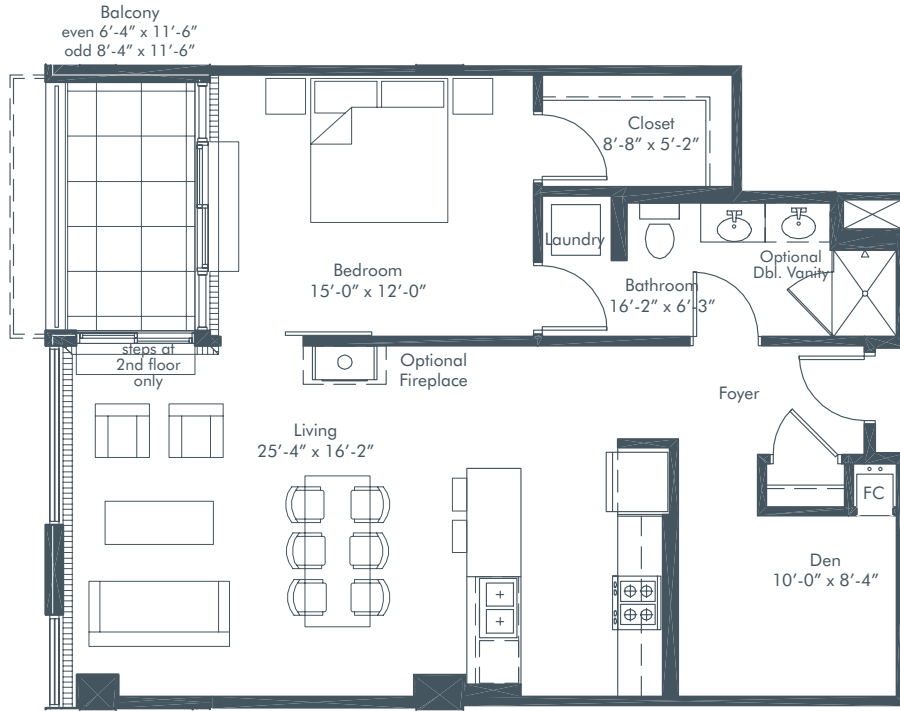

B3

Floors 2-7 • 1 Bedroom + Den • 962 Interior SF • 75/98 Exterior SF

February 12, 2007

Plans, materials and specifications, dimensions and equipment are based on availability and are subject to change without notice. Architectural, structural, mechanical and other changes may be made as deemed necessary by the developer, builder, architect or as required by law. Images are intended for illustrative purposes only.